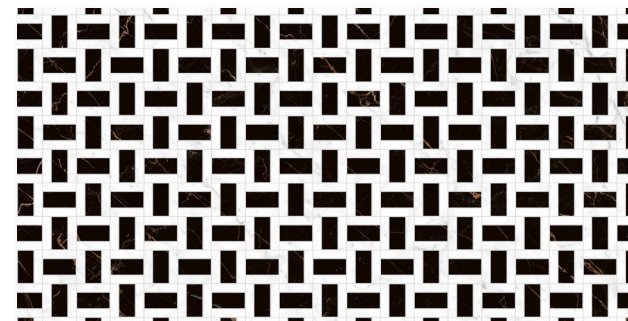

STATELY

Stock Size

24"x48"

Colors

Pablo